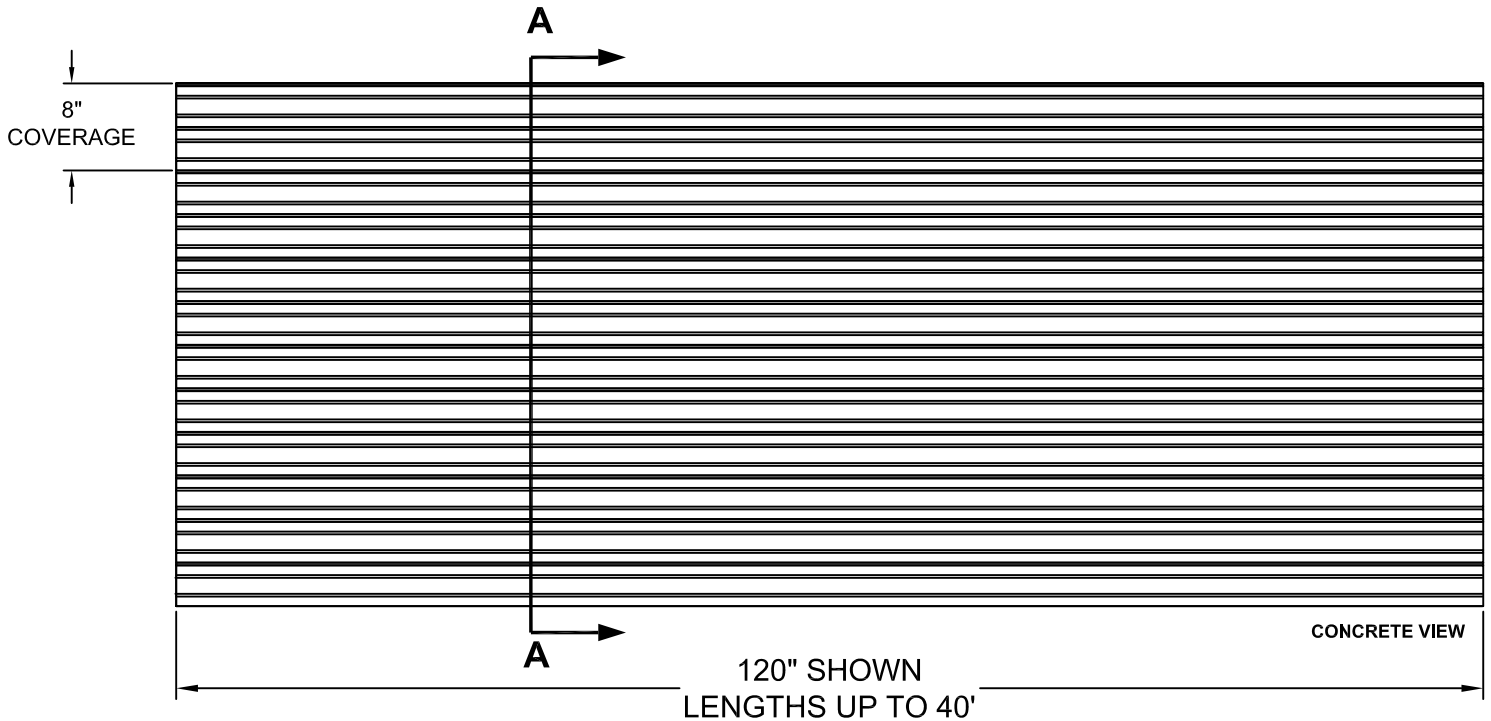

Forming The Future™

PATTERN 14307

Fluted Rib

0.75 Depth, 4" On Center

VinyLok®

Styrene - Single Use.
ABS Plastic - Up to 10 reuses.

Fluted Rib

Part Size:	8" coverage, length up to 40'
Max Depth:	0.75"
On Center:	4.0"
Peak:	1.0"
Valley:	2.5"
Draft:	0.25"