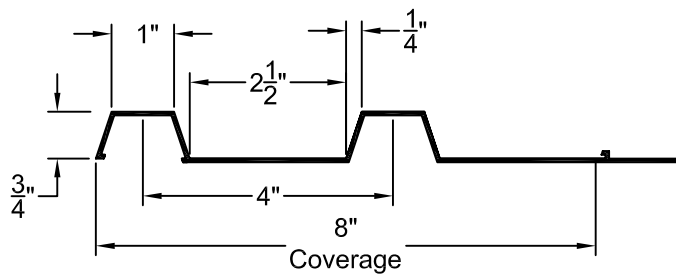

FORMLINER DETAIL

This document contains confidential and proprietary information of Fitzgerald Formliners, Inc. and is protected by copyright, trade secret, and other state and federal laws. Its receipt or possession does not cover any rights to reproduce, disclose its contents, or to manufacture, use, or sell anything it may describe. Reproduction, disclosure, or use without specific written authorization of Fitzgerald Formliners, Inc. is strictly forbidden.